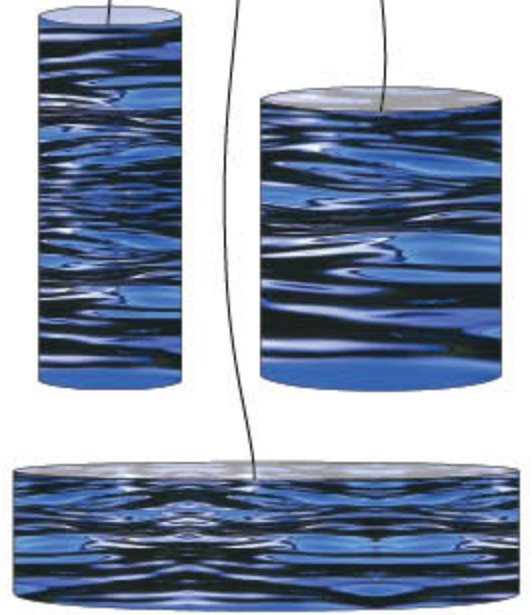

LARGE RECTANGULAR
Appearance Dimensions:
550(h) x 400(w) mm

SMALL VERTICAL
Appearance Dimensions:
500(h) x 200(w) mm

LARGE VERTICAL
Appearance Dimensions:
750(h) x 230(w) mm

SMALL HORIZONTAL
Appearance Dimensions: 220(h) x 600(w) mm

LARGE HORIZONTAL
Appearance Dimensions: 250(h) x 750(w) mm

Aloe

Black Fern

Flax

Nikau

Lamp Shades are available with printed graphic on the outside or inside.
If printed graphic is on the inside there is a colour choice of 'Cream' or 'Black' plain textured fabric on the outside.
*Custom outside fabric options also available.

lampshades_photorepeats

Bark

Paua

Pohutukawa

Flax Sky

Lamp Shades are available with printed graphic on the outside or inside.

If printed graphic is on the inside there is a colour choice of 'Cream' or 'Black' plain textured fabric on the outside.

*Custom outside fabric options also available.

Tall Leaf

Water

Tree Horizontal

Roses On Black