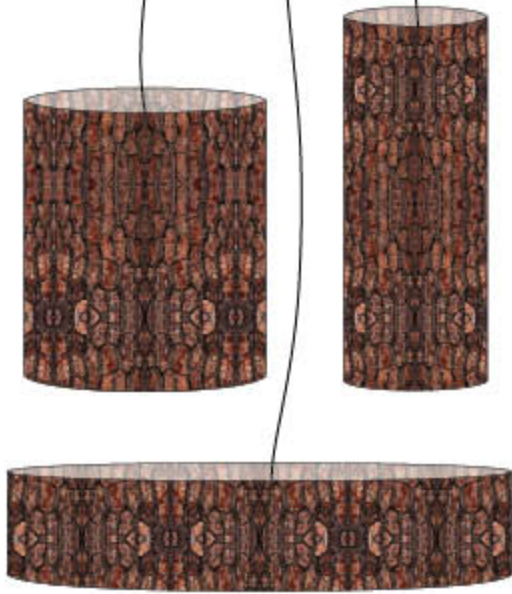

LARGE RECTANGULAR
Appearance Dimensions:
550(h) x 400(w) mm

SMALL VERTICAL
Appearance Dimensions:
500(h) x 200(w) mm

LARGE VERTICAL
Appearance Dimensions:
750(h) x 230(w) mm

SMALL HORIZONTAL
Appearance Dimensions: 220(h) x 600(w) mm

LARGE HORIZONTAL
Appearance Dimensions: 250(h) x 750(w) mm

Aloe

Black Fern

Flax

Nikau

Lamp Shades are available with printed graphic on the outside or inside.
If printed graphic is on the inside there is a colour choice of 'Cream' or 'Black' plain textured fabric on the outside.
*Custom outside fabric options also available.

lampshades_photorepeats

Bark

Paua

Pohutukawa

Flax Sky

Lamp Shades are available with printed graphic on the outside or inside.

If printed graphic is on the inside there is a colour choice of 'Cream' or 'Black' plain textured fabric on the outside.

*Custom outside fabric options also available.

Tall Leaf

Water

Tree Horizontal

Roses On Black