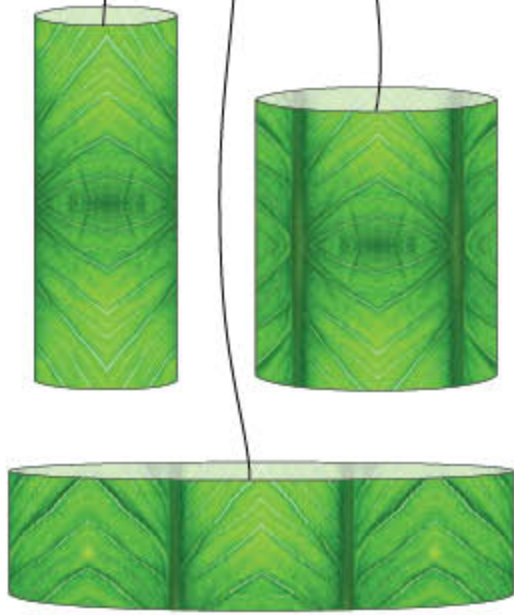

LARGE RECTANGULAR
Appearance Dimensions:
550(h) x 400(w) mm

SMALL VERTICAL
Appearance Dimensions:
500(h) x 200(w) mm

LARGE VERTICAL
Appearance Dimensions:
750(h) x 230(w) mm

SMALL HORIZONTAL
Appearance Dimensions: 220(h) x 600(w) mm

LARGE HORIZONTAL
Appearance Dimensions: 250(h) x 750(w) mm

Aloe

Black Fern

Flax

Nikau

Lamp Shades are available with printed graphic on the outside or inside.
If printed graphic is on the inside there is a colour choice of 'Cream' or 'Black' plain textured fabric on the outside.
*Custom outside fabric options also available.

lampshades_photorepeats

Bark

Paua

Pohutukawa

Flax Sky

Lamp Shades are available with printed graphic on the outside or inside.

If printed graphic is on the inside there is a colour choice of 'Cream' or 'Black' plain textured fabric on the outside.

*Custom outside fabric options also available.

Tall Leaf

Water

Tree Horizontal

Roses On Black