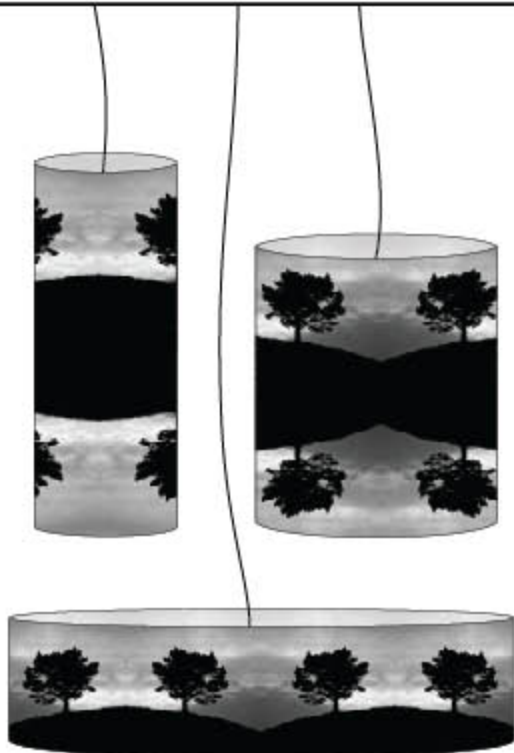

LARGE RECTANGULAR
Appearance Dimensions:
550(h) x 400(w) mm

SMALL VERTICAL
Appearance Dimensions:
500(h) x 200(w) mm

LARGE VERTICAL
Appearance Dimensions:
750(h) x 230(w) mm

SMALL HORIZONTAL
Appearance Dimensions: 220(h) x 600(w) mm

LARGE HORIZONTAL
Appearance Dimensions: 250(h) x 750(w) mm

Aloe

Black Fern

Flax

Nikau

Lamp Shades are available with printed graphic on the outside or inside.
If printed graphic is on the inside there is a colour choice of 'Cream' or 'Black' plain textured fabric on the outside.
*Custom outside fabric options also available.

lampshades_photorepeats

Bark

Paua

Pohutukawa

Flax Sky

Lamp Shades are available with printed graphic on the outside or inside.

If printed graphic is on the inside there is a colour choice of 'Cream' or 'Black' plain textured fabric on the outside.

*Custom outside fabric options also available.

Tall Leaf

Water

Tree Horizontal

Roses On Black