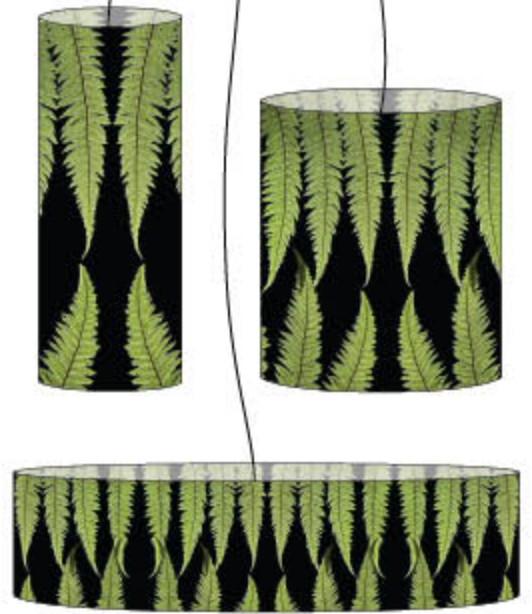

LARGE RECTANGULAR
Appearance Dimensions:
550(h) x 400(w) mm

SMALL VERTICAL
Appearance Dimensions:
500(h) x 200(w) mm

LARGE VERTICAL
Appearance Dimensions:
750(h) x 230(w) mm

SMALL HORIZONTAL
Appearance Dimensions: 220(h) x 600(w) mm

LARGE HORIZONTAL
Appearance Dimensions: 250(h) x 750(w) mm

Aloe

Black Fern

Flax

Nikau

Lamp Shades are available with printed graphic on the outside or inside.
If printed graphic is on the inside there is a colour choice of 'Cream' or 'Black' plain textured fabric on the outside.
*Custom outside fabric options also available.

lampshades_photorepeats

Bark

Paua

Pohutukawa

Flax Sky

Lamp Shades are available with printed graphic on the outside or inside.

If printed graphic is on the inside there is a colour choice of 'Cream' or 'Black' plain textured fabric on the outside.

*Custom outside fabric options also available.

Tall Leaf

Water

Tree Horizontal

Roses On Black